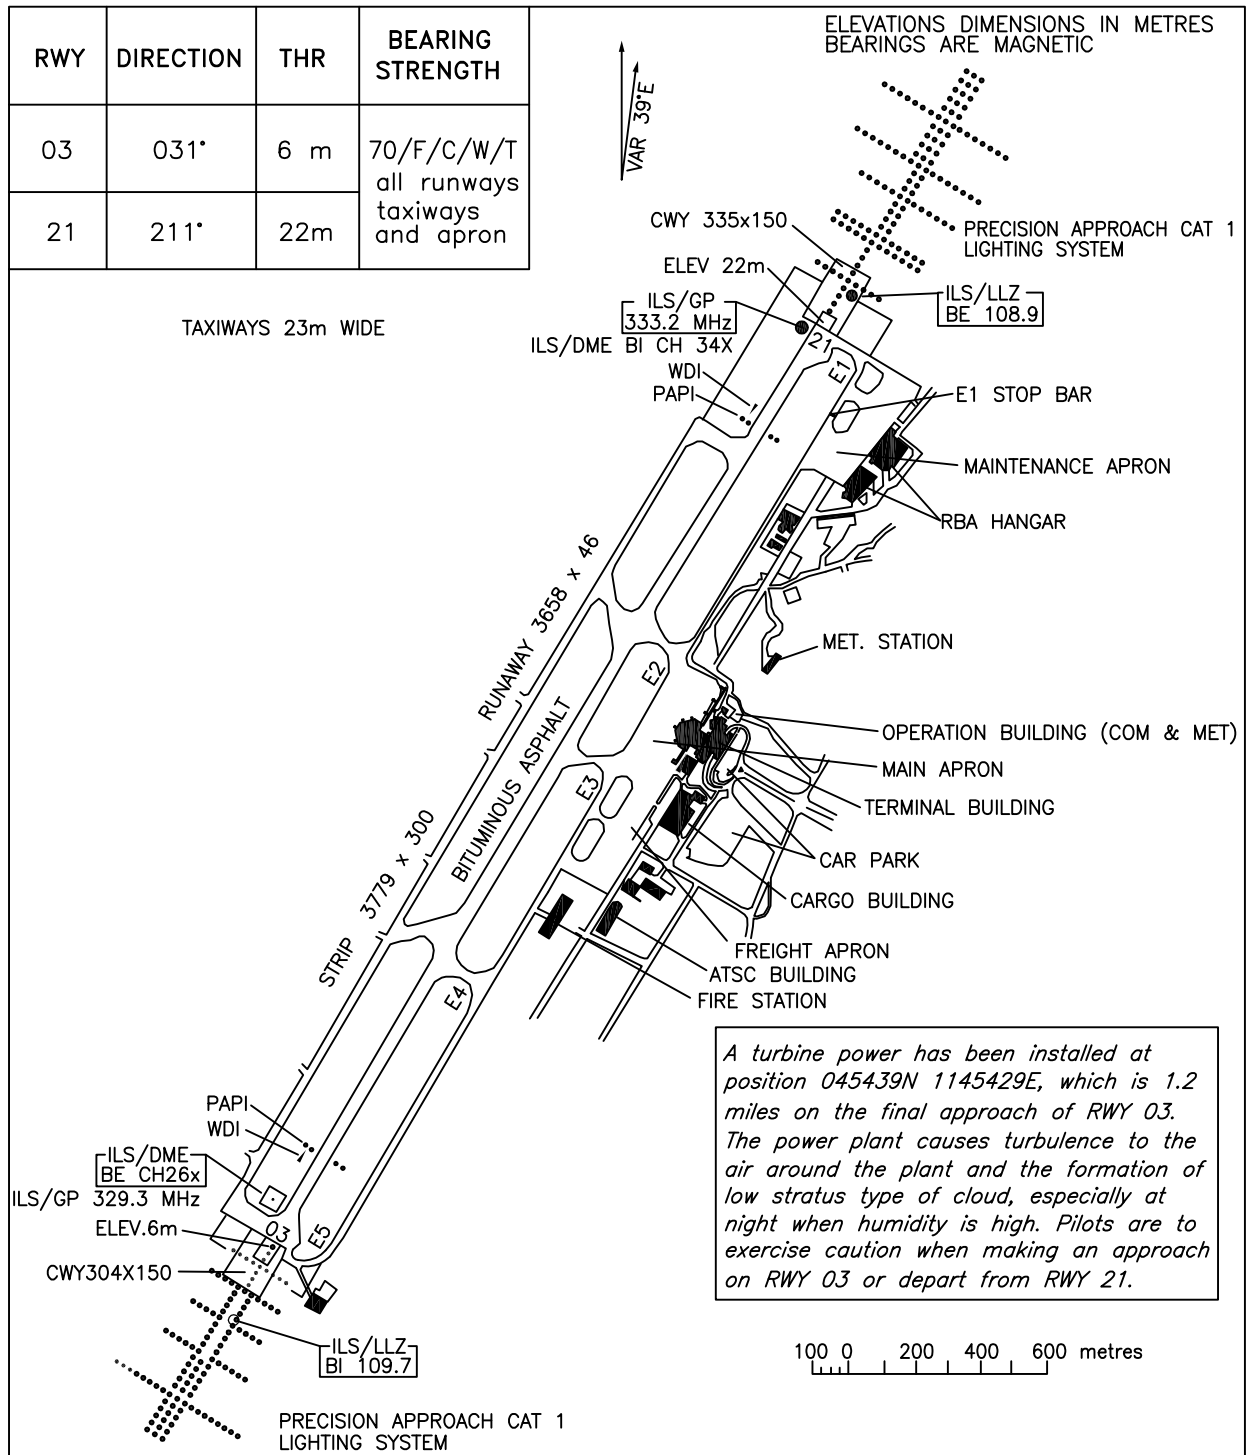

AERODROME CHART-ICAO 045639.128N  
1145542.071E

ELEV 22m TWR 118.7

B.S.Begawan/  
BRUNEI DARUSSALAM

MARKING AIDS RWY 03/21 AND EXIT TWY

LIGHTING AIDS RWY 03/21 AND EXIT TWY